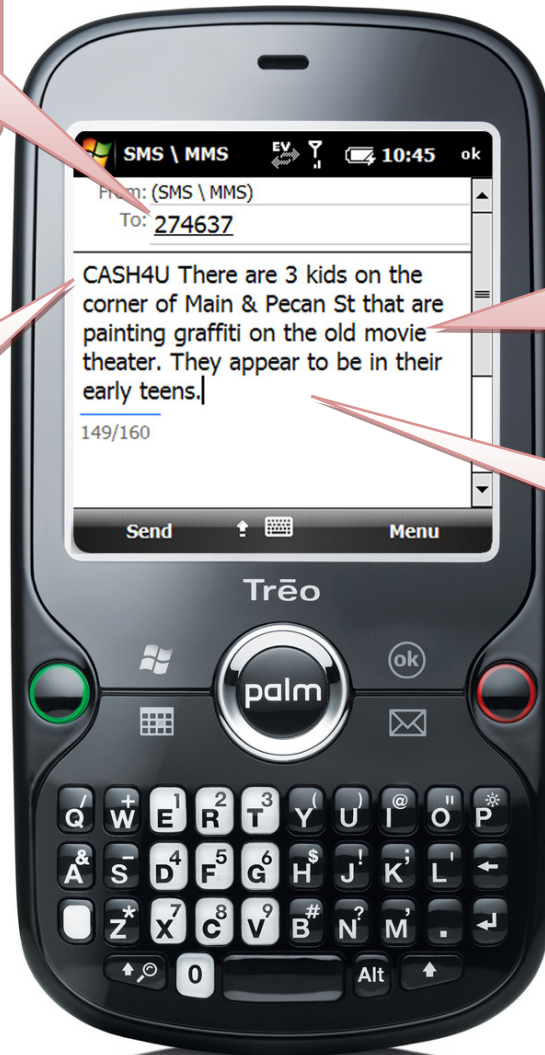

# Sending an SMS Text Tip from a Cell Phone

This is the numeric equivalent of **CRIMES** on a traditional keypad. PDA's & smartphones may be mapped differently.

This is your "keyword."  
It should be the first part of all **NEW** tips.

This is the actual tip. All messages should begin with the keyword, followed by a space then the tip.

Note: Subsequent messages can be sent **without** the keyword.

Spelling out **CRIMES** on this keypad would result in entering "**82@,1-**", so you would need to enter **274637** instead.

Spelling out **CRIMES** on this keypad would result in entering "**274637**".